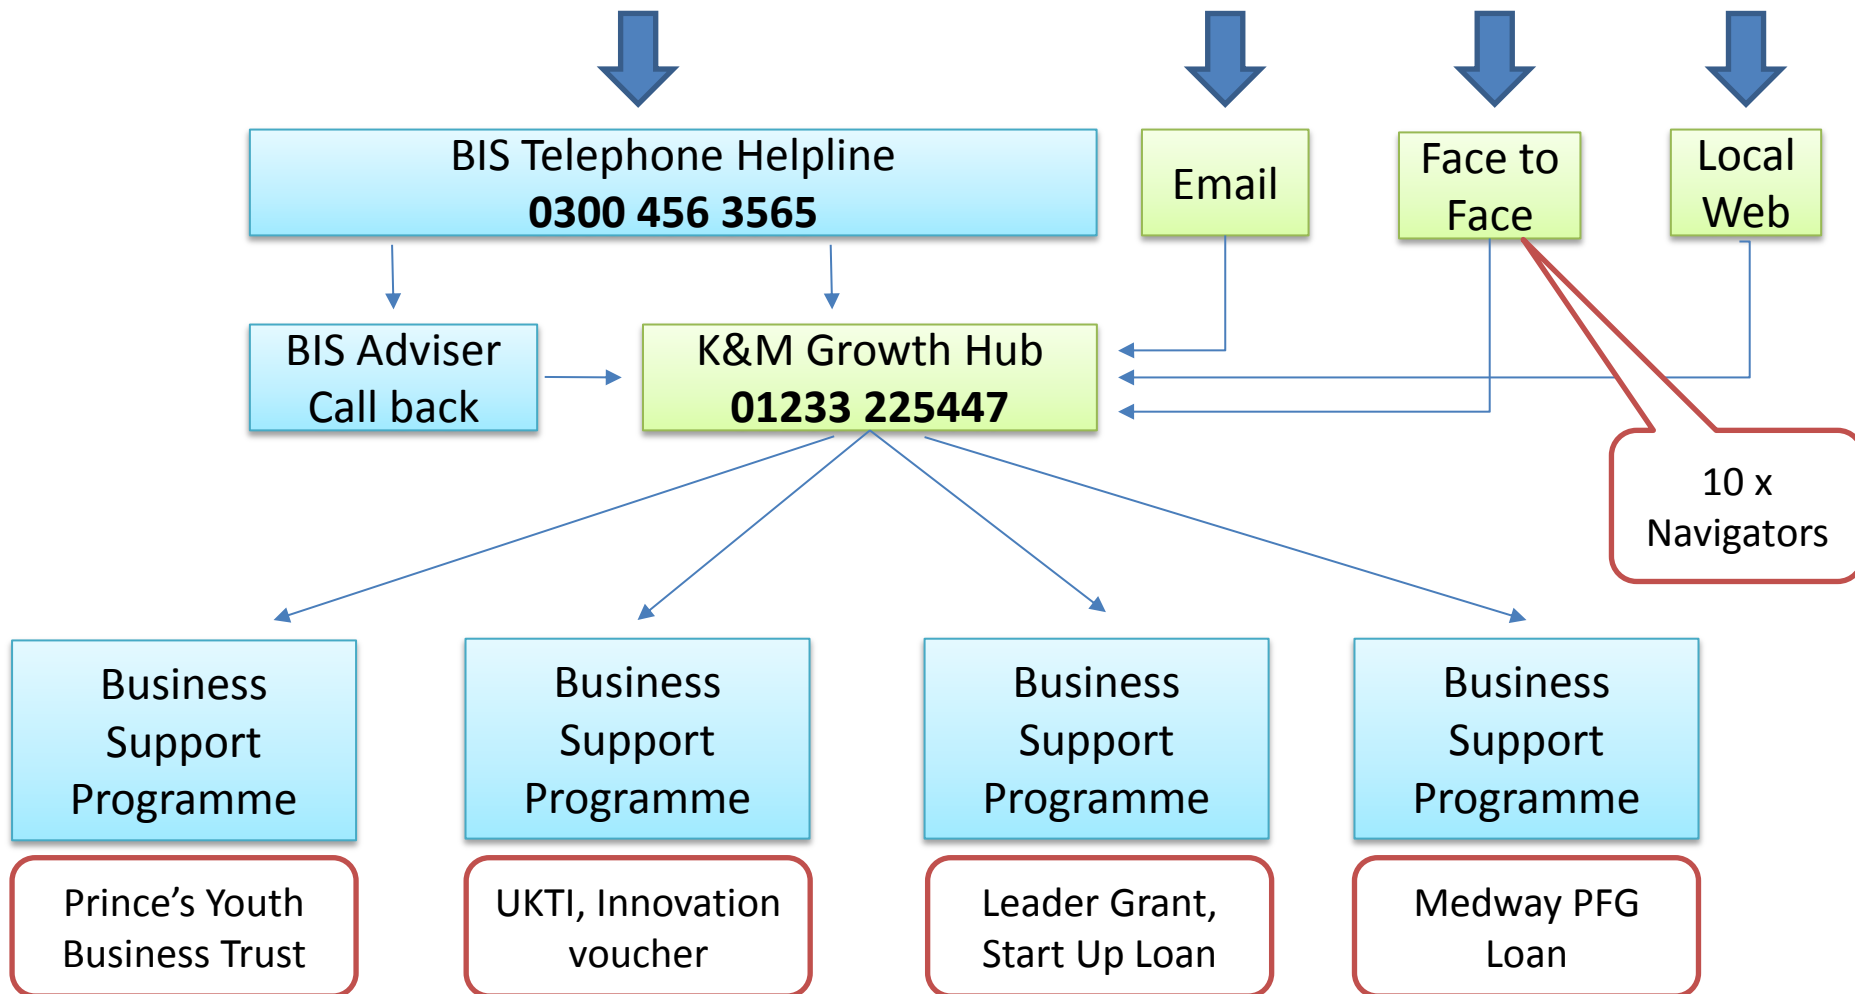

**KENT & MEDWAY
Growth Hub**
Your gateway to publicly
funded business support

Kent & Medway Growth Hub

Tudor Price
Head of Business Development

What is it?

- BIS backed initiative
- Network of 39 Growth Hubs across the UK
- Devolved business support
- Value for money locally through better co-ordination and collaboration
- Simplified access for Business

What do you get?

- **Business** can contact someone by phone, email or face to face to ask what business support is available to them in their area.
- **Business** can look up reliable accurate information about the support in their area
- **Providers** can improve performance and engage with more customers
- **Providers** can co-ordinate and collaborate to reduce duplication and make access is easier for Business
- **Providers** can work together to address gaps in business support

Who is it?

How does it work?

**KENT & MEDWAY
Growth Hub**
Your gateway to publicly
funded business support

In Summary

- A support service for Business
- Co-ordination of publicly funded business support
- Signposting and referral to existing funded or part funded programmes