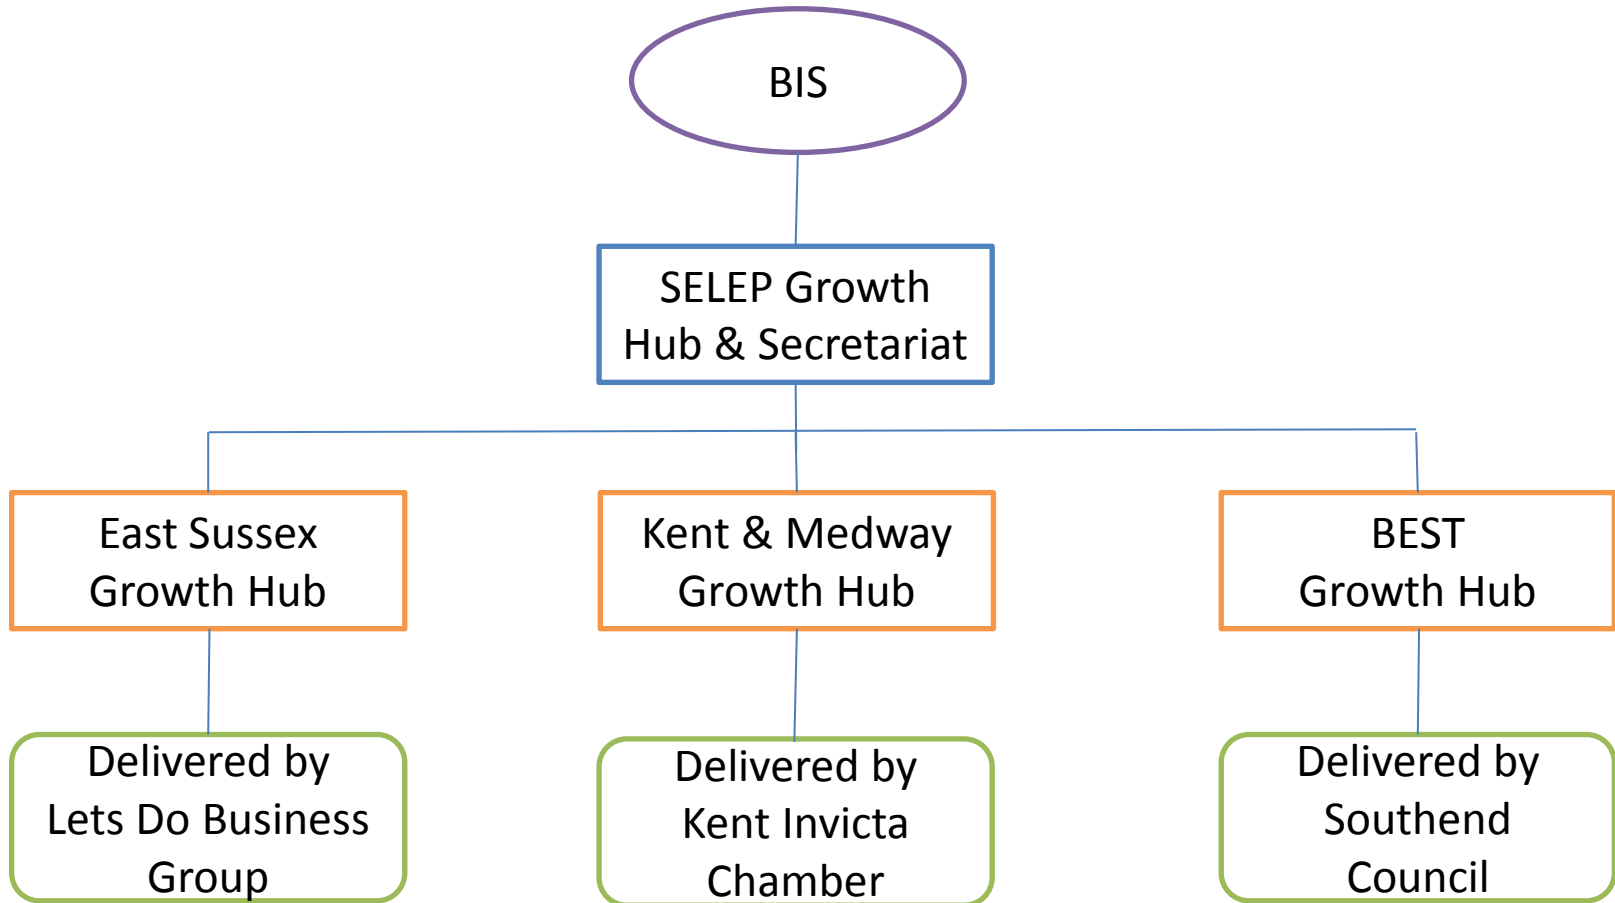

**KENT & MEDWAY
Growth Hub**
Your gateway to publicly
funded business support

Kent & Medway Growth Hub

Tudor Price
Head of Business Development

What is it?

- BIS backed initiative
- Network of 39 Growth Hubs across the UK
- Devolved business support
- Value for money locally through better co-ordination and collaboration
- Simplified access for Business

Who is it?

How does it work?

**KENT & MEDWAY
Growth Hub**
Your gateway to publicly
funded business support

In Summary

- A support service for Business
- Co-ordination of publicly funded business support
- Signposting and referral to existing funded or part funded programmes